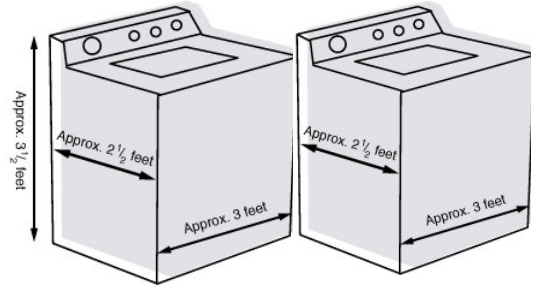

TEXAS DISPOSAL SYSTEMS BULKY TRASH

CALL TDS & PLACE A WORK ORDER TO
SCHEDULE YOUR BULKY PICK UP IN ADVANCE

(512) 421-1340 or (800) 375-8375

**1 Free BULKY TRASH
CURBSIDE PICKUP
PER YEAR**