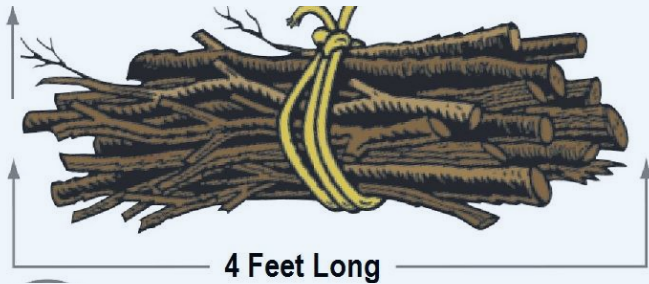

## BRUSH PICKUP

BUNDLE & BIND BRUSH THEN  
PLACE BY THE CURBSIDE.  
CALL THE CITY FOR PICKUP

(254) 698- 6335

MAXIMUM 30 LBS PER BUNDLE

TREE LIMBS, LEAVES,  
BRANCHES OR BRUSH ONLY.

FOR BULKY TRASH PICKUP  
CALL TEXAS DISPOSAL  
SYSTEMS AND SCHEDULE  
YOUR BULKY PICKUP.